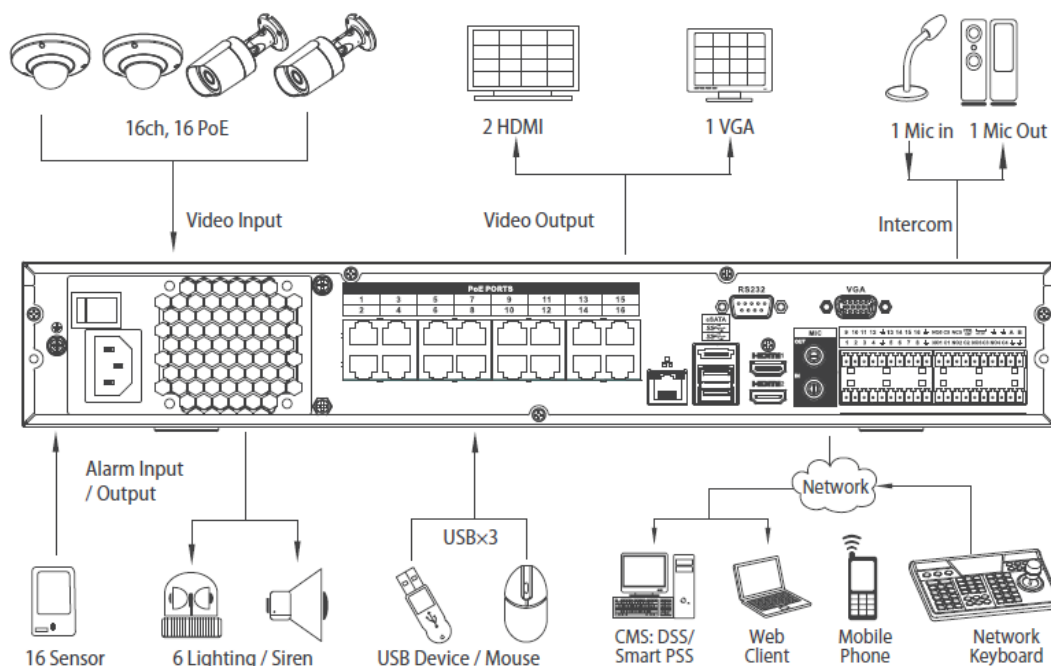

DH-NVR5416/5432/5464(-16P)-4KS2

PoE	16 ports (IEEE802.3af/at) (for -16P model)
Network Function	HTTP, TCP/IP, IPv4/IPv6, UPNP, RTSP, UDP, SMTP, NTP, DHCP, DNS, IP Filter, PPPOE, DDNS, FTP, Alarm Server, IP Search(Support Dahua IP camera, DVR, NVS and etc.), P2P
Max. User Access	128 users
Smart Phone	iPhone, iPad, Android
Storage	
Internal HDD	4 SATA ports, up to 24TB
External HDD	1 eSATA port
Auxiliary Interface	
USB	3 ports (2 Rear USB3.0,1 Front USB2.0)
RS232	1 port, For PC communication&Keyboard
General	
Power Supply	Single, AC 100~240V, 50/60 Hz
Power Consumption	NVR: 16.7W for non-PoE model(without HDD) 17.5W for PoE model(without HDD)
	PoE: Max 25.5W for single port(for -16P model), 150W in total
Working Environment	-10°C~+55°C / 10%~90%RH / 86~106kpa
Dimension (W×D×H)	1.5U, 440mm×413mm×75mm
Weight	4.3KG for non-PoE model(without HDD)
	4.65KG for PoE model(without HDD)

System Connection

*Take NVR5416-16P-4KS2 as an example